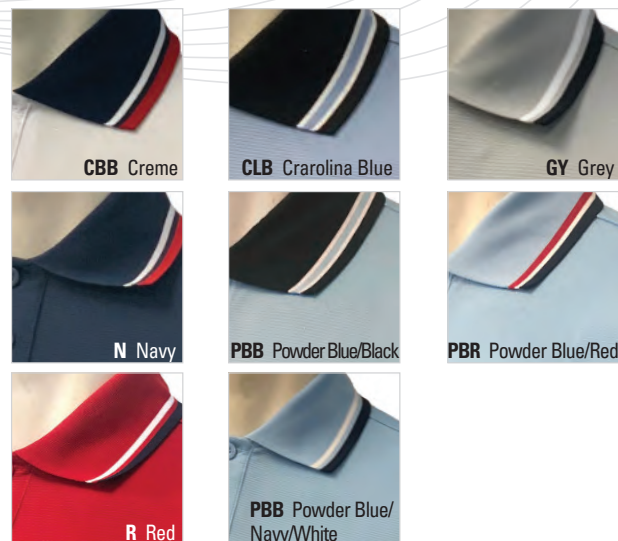

SMITTY'S COMFORT TECH100 BASEBALL ULTRA-MESH SHORT SLEEVE SHIRT

Double needle left chest pocket and hems. 3-button edge stitched placket. Extra tuck-in length, split tail bottom. Matching stripe tipped collars and cuffs. Vietnam. Seven Sizes: S M L XL 2XL 3XL 4XL
BBS307-