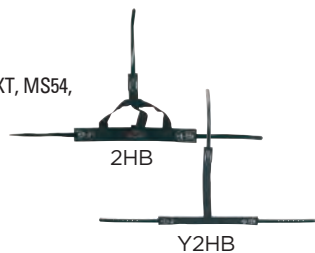

VINYL - BLACK
50MPB Set
 Fits: MA50

VINYL - BLACK
80MPB Set
 Fits: MA80

PROFESSIONAL MASK HARNESS

2HB Black
 Fits: CBM, LMEX, LMTEX, LWMX, MAU2, MEXT, MS54, PWMX & many other models

YOUTH MASK HARNESS

Y2HB Black
 Fits: MA50, MA80, JMAU2