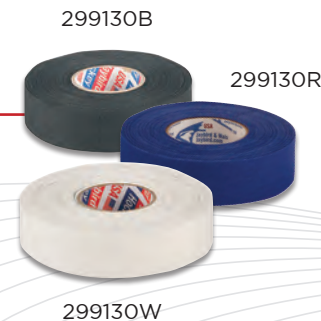

MUELLER ZINC OXIDE M-TAPE®

Impregnated trainer's tape. 1.5" x 10 yds. **430824** Black **430105** White

PAD & BAT TAPE

For wrapping pads & bats. 1" x 30 yds. **299130-** B Black R Royal Blue W White

COOL TAC SLEEVES