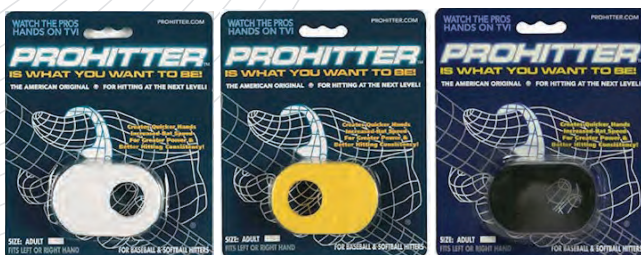

PROHITTER® GRIP AID

Durable, rubber-like resin creates the correct grip technique to increase bat speed, power, and control. Prevents a batter from getting stung or bone bruises when a batter gets jammed with an inside pitch. For baseball and softball, with or without a batting glove, with wood or aluminum bats. Fits both right and left handed batters. Available in 5 colors. EA EA/12. USA

BLISTER CARD			BULK
Adult PH-A-	Mid-size PH-M-	Youth PH-Y-	Adult PHB-
Available Colors: B Black | BL Blue | RD Red | W White | Y Yellow			

RD RED BL BLUE

U.S. Patents #6,260,198 6,389,596
6,799,329 6,996,849 7,484,248

PROHITTER® 40 CT. CANISTER

Adult size only. 12 Black, 6 Blue, 6 Red, 12 White and 4 Yellow.

APHCD40

W WHITE Y YELLOW B BLACK