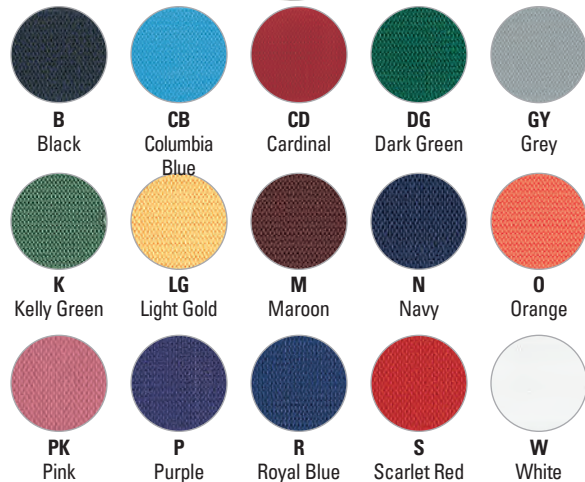

FLEXIBLE RUBBER BELT

Keeps shirt tucked inside pants. Before putting pants on, fasten this belt around your waist and over shirt. Comfortable, secure. One size fits all. Taiwan.

FRB-TN Tan

FRB-B Black

Retail Package

FRBRT Tan