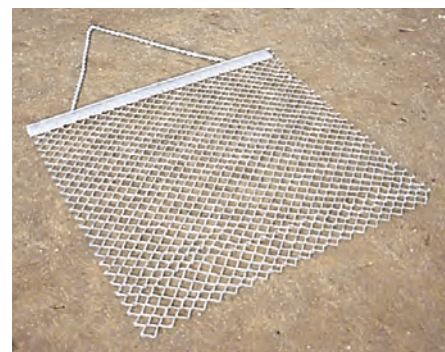

INFIELD DRAG MAT
Constructed of galvanized chain link fencing, welded to 3/16" thick angle iron. Heavy-duty pull chain is attached to angle iron. Sturdy enough to be pulled by a tractor. 6' wide x 6' long. 45 lbs. USA.
IDM

MEASURING TAPES
Durable ABS resin lightweight frame. Large handle.
800165 50m/165 ft.
800330 100m/330 ft.

STRING WINDER & LINE
Approximately 750' of nylon mason line. Ensures a straight line every time. Secures at home plate. 10" steel spike included.
1651K

PORTABLE SOFTBALL BASES
All rubber construction. Beveled edges, underside has suction design, prevents slipping on gym floors. 13 1/2" square, no spikes. Matches MHP6 home plate or MHPTD home plate. Taiwan.
MSV5 Set of 3 Bases