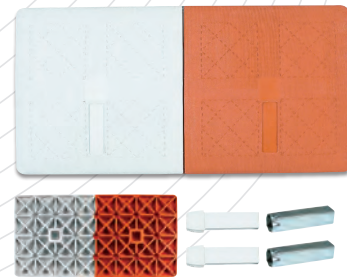

MOLDED RUBBER DOUBLE-WIDE SAFETY FIRST BASE
Traditional shape and style, tough rubber construction. Comes with two detachable rubber anchor stakes that insert into the bottom of each side of the base. Two metal ground receptacles included. 15" x 30" x 2 1/2". 23 lbs.
MDW3R

TARGET BASES – SET OF 3
5" orange corner provides visual target for players when running to the base. Great training aid to provide instant feedback for coaches to see player's foot placement when rounding the base. Youth league size. 14" x 14" x 2". 20 lbs.
TLLX2