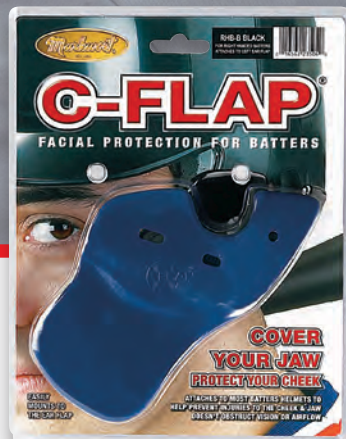

Markwort® C-FLAP®

BATTER'S CHEEK & JAW PROTECTION

- Helps prevent injury to the cheek and jaw
- easily mounts to the ear flap of most batting helmets, covering the side of the face exposed to the pitcher
- Does not obstruct vision or air flow
- Lexan plastic construction is stronger than most batting helmets.

Attaches to most batter's helmets, even those that use chin straps. Instructions and hardware included. Drill (7/32" drill bit) and flat-head screwdriver required for installation. Helmet sold separately. Made in St. Louis, Missouri USA

MARKWORT C-FLAP®
For LEFT handed batters
Attaches to right ear flap.
LHB- GLOSS FINISH Clamshell
LHBM- MATTE FINISH Clamshell

For RIGHT handed batters
Attaches to left ear flap.
RHB- GLOSS FINISH Clamshell
RHBM- MATTE FINISH Clamshell

B Black	N Navy	MB Matte Black
C Clear	P Purple	MN Matte Navy
CD Cardinal	R Royal	MR Matte Royal
DG Dark green	S Scarlet	MS Matte Scarlet
GR Graphite	W White	MW Matte White

EXTRA SET OF HARDWARE FOR (1) C-FLAP®
Set includes (3) slotted screws – 832 thread size, 3/8", zinc plated;
(3) T-nuts – 832 thread size, 1/4" barrel, zinc plated.
Hardware parts imported.

CHDWE.....BAG