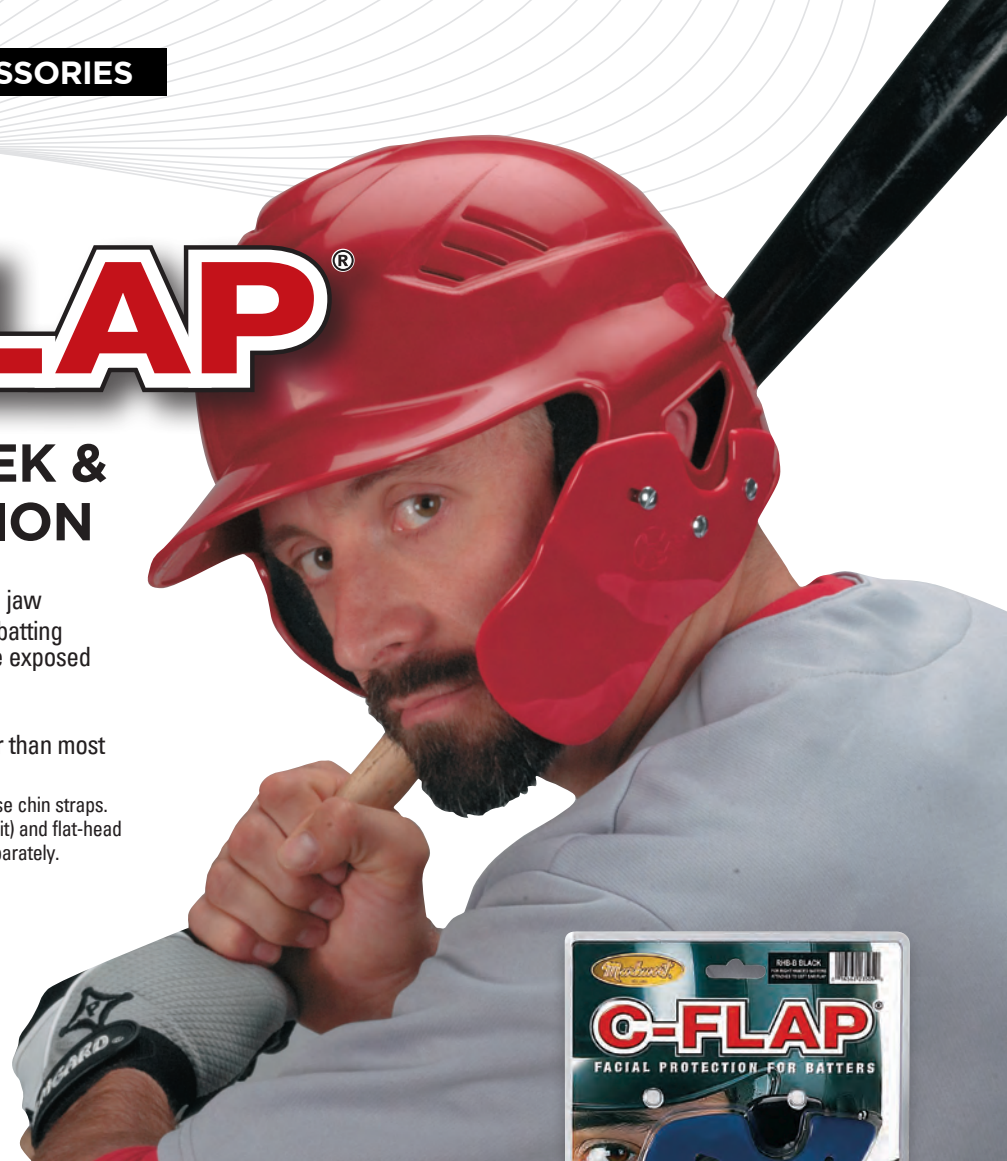

Markwort® C-FLAP®

BATTER'S CHEEK & JAW PROTECTION

- Helps prevent injury to the cheek and jaw
- easily mounts to the ear flap of most batting helmets, covering the side of the face exposed to the pitcher
- Does not obstruct vision or air flow
- Lexan plastic construction is stronger than most batting helmets.

Attaches to most batter's helmets, even those that use chin straps. Instructions and hardware included. Drill (7/32" drill bit) and flat-head screwdriver required for installation. Helmet sold separately. Made in St. Louis, Missouri USA

MARKWORT C-FLAP®
For LEFT handed batters
Attaches to right ear flap.
LHB- GLOSS FINISH Clamshell
LHBM- MATTE FINISH Clamshell

For RIGHT handed batters
Attaches to left ear flap.
RHB- GLOSS FINISH Clamshell
RHBM- MATTE FINISH Clamshell

B Black	N Navy	MB Matte Black
C Clear	P Purple	MN Matte Navy
CD Cardinal	R Royal	MR Matte Royal
DG Dark green	S Scarlet	MS Matte Scarlet
GR Graphite	W White	MW Matte White

EXTRA SET OF HARDWARE FOR (1) C-FLAP®
Set includes (3) slotted screws – 832 thread size, 3/8", zinc plated;
(3) T-nuts – 832 thread size, 1/4" barrel, zinc plated.
Hardware parts imported.

CHDWE.....BAG