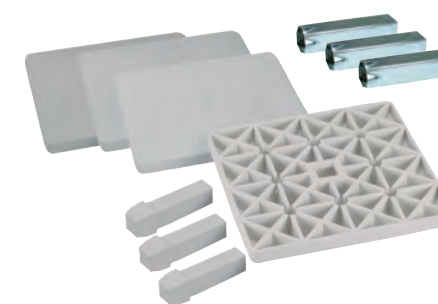

MOLDED PRO BASES - SET OF 3

15" x 15" x 2 1/2" Molded rubber construction with unique, durable underside. Comes with 3 rubber anchor stakes and 3 metal ground receptacles. 34 lbs. Taiwan. **MPB**