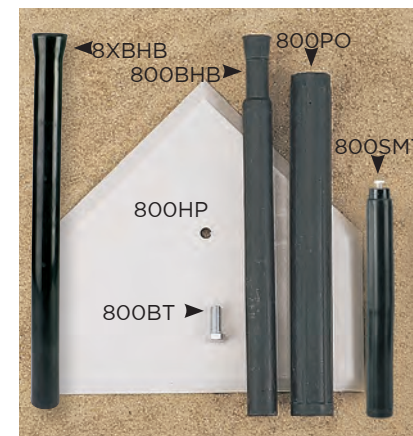

MTB801B

A pair of MTB801B heavy duty batting tees.

MT812P

Balls not included

REPLACEMENT PARTS FOR BATTING TEES

- 800BHB** Black ball holder
- 800HP** White 17" home plate
- 801HP** Black 17" home plate
- 800BT** Bolt (screws in base)
- 800PO** Rubber bottom post only
- 800SMT** Steel cylinder tube w/ bolt