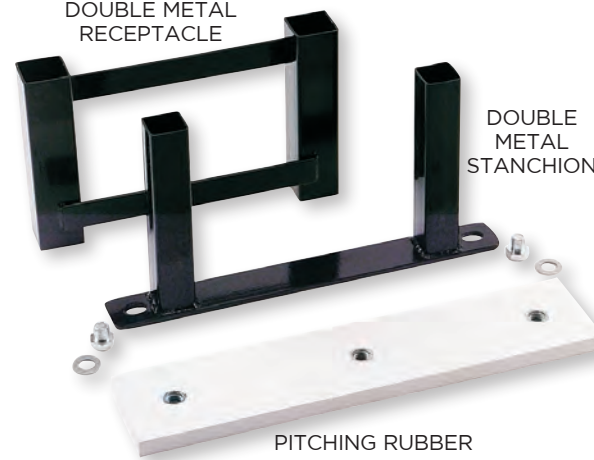

DOUBLE METAL RECEPTACLE

DOUBLE METAL STANCHION

MOVABLE PITCHING RUBBER

Double metal receptacle, double metal stanchion anchor, pitching rubber & hardware. Convenient, movable pitching rubber. Install and secure into receptacle system. Remove pitching rubber after game or practice. Great for multi-purpose fields. Regulation (6" x 24") and Youth (4" x 18") sizes. Taiwan.

	Complete Set w/ hardware	Pitching Rubber/ Double Metal Stanchion w/ hardware	Double Metal Stanchion only	Double Metal Receptacle only
REGULATION	MVPP24	MVP240	D24MSA	D24GR
Weight (lbs.)	16.4	10.6	4.8	4.3
YOUTH	MVPP18	MVP180	D18MSA	D18GR
Weight (lbs.)	11.8	7.6	4.1	3.8

HOLLYWOOD-STYLE BASEBALL BASES - SET OF 3

15" x 15" x 3" regulation size with Universal Stanchion. Rubber covered, foam filled bases. Fits both 1" male and 1 1/2" female ground receptacles. Includes three GR8 metal ground receptacles and three PLUGO receptacle plugs. 43 lbs. Taiwan **MWHW**
Single Hollywood Style Base. No receptacle. No plug. **MWHWEA**