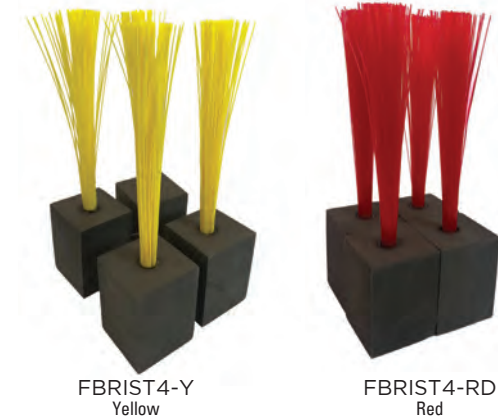

FBRIST4-Y Yellow FBRIST4-RD Red

MARKWORT BLACK FOAM BASE PLUGS WITH STRONG THICK BRISTLES

- **FBRIST4-Y** Yellow (4 Pack)
- **FBRIST4-RD** Red (4 Pack)