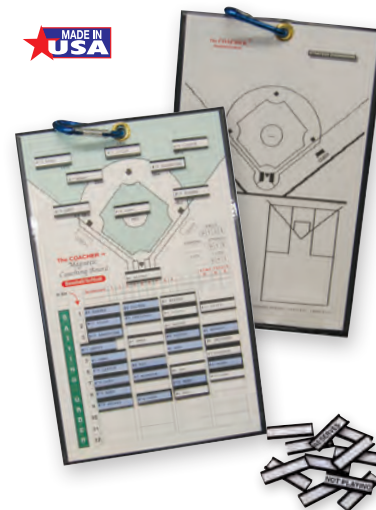

COACHER™ FRAME-LESS MAGNETIC/DRY ERASE BOARDS

Track player positions/actions/stats. Allows changing of batting order and fielding instantly and graphically. Easy-to-erase surfaces. Pen loop design. 30 strong magnetic tabs for player names with 2-color inserts. Reverse side has full field view, batter's box, and space for diagramming. Durable grommeted hole w/ carabineer fence attachment. Dry erase marker included. USA

Baseball/Softball board

C7000

Basketball board

C3000

Extra player ID magnet tabs. Cardboard inserts included. Magnets dimensions: 1/2" x 1 1/2".

M10 100 magnets

M3 15 magnets (M15)

GLOVER'S

GLOVER'S LINE-UP CARDS

Super large size, 5 1/2" x 8 1/2", four-part forms. Easy to read. Large convenient writing area. Spaces to list 19 players and 15 substitutions. Order tablets of 35 or 24 forms.

4 parts: bench (your team), official (scorekeeper), umpire & opponent. USA.

35 four-part forms per pack

GLBB103 (BB-103)

24 four-part forms per pack

GLBS22 (B&S22)