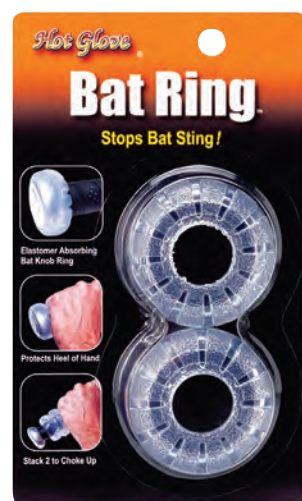

Hot Glove™

HOT GLOVE BAT RING

Protects heel of hand. Durable elastomer absorbs and stops sting and vibration. Improves grip for powerful swing. Improves comfort while batting. Stack 2 to choke up on the bat. 2 per each pack.

RINGC Clear

Franklin

GATOR GRIP GRIP KNOB

Absorbs shock and reduces bat vibration after contact. Enhances grip on bat handle. Ultra-durable, long-lasting construction. Blister package. Available in 4 colors.

24051- EA EA/12

B Black N Navy Blue RD Red W White