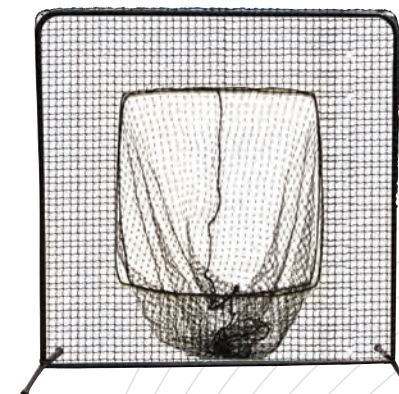

TRIGON PROCAGE BLACK SERIES SOCK NEXT SCREEN 7'X7'

BSL77S