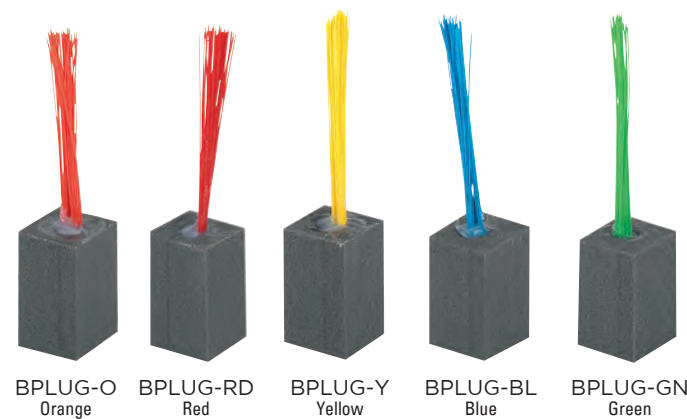

BPLUG-O Orange BPLUG-RD Red BPLUG-Y Yellow BPLUG-BL Blue BPLUG-GN Green

MAJOR LEAGUE FOAM BASE PLUGS w/BRISTLES

Replace old-fashioned base plugs with highly visible bristles. Locate base receptacles quickly and easily with these brightly colored bristles. Hi-density foam base. Withstands overhead pulls of nail drags. 1 1/8" x 1 1/8" x 2 1/4". USA

- **BPLUG-**
- **O** Orange Bristles **RD** Red Bristles **Y** Yellow Bristles
- **BL** Blue Bristles **GN** Green Bristles