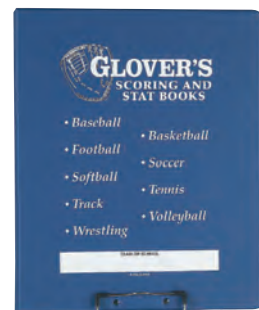

BSQ7

GLOVER'S

GLOVER'S BINDER

Holds all Glover's scoring and stat sheets (sold separately). Sturdy, durable binder provides a firm writing surface for scoring. Includes strong, low-profile grip clip on the front, and pockets for schedules, addresses, player rosters, etc. With pencil holders. 15 1/2" x 13". USA