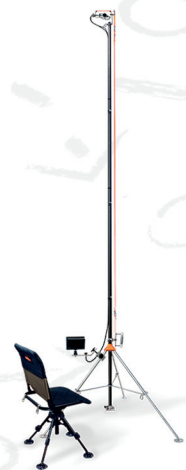

#1 RATED ENDZONE CAMERA AND SIDELINE VIDEO TOWER

Film
Standing Up

Film
Sitting Down

Sky 250ET

PRODUCT DESCRIPTION

Everything you need to begin recording immediately!
Your Hi Rise Camera unit includes:

- Sony CX405 Video Camera
- 8-Inch HDMI Viewing Monitor
- Monitor Tilt Mount
- Custom Tripod
- Telescoping Pole
- (3) 10" Straight Stakes
- Easy-Spin Pole Base
- (3) Anchor/Sand Bags
- Carrying Bag (for the entire unit)
- Back Pack (for electronics)
- Video Camera Housing & Shield
- Electronics Cable & Camera Remote
- Super-Charged External Battery Pack & Viewing Monitor Battery
- Tilt Control Handles and Cables
- Product Brackets/Clips

Sky 250ET

\$ 2,999

[BUY NOW](#)

Sky 250NE

\$ 1,995

[BUY NOW](#)

Sky 250PT

\$ 1,495

[BUY NOW](#)

| | | | |
|--------------------------------------------|---|---|---|
| Custom Tripod | ✓ | ✓ | ✓ |
| Telescoping Pole | ✓ | ✓ | ✓ |
| (3) 10" Straight Stakes | ✓ | ✓ | ✓ |
| Easy-Spin Pole Base | ✓ | ✓ | ✓ |
| (3) Anchor/Sand Bags | ✓ | ✓ | ✓ |
| Tower Carrying Bag | ✓ | ✓ | ✓ |
| Back Pack | ✓ | ✓ | ✓ |
| Monitor Tilt Mount | ✓ | ✓ | ✓ |
| Viewing Monitor Bracket | ✓ | ✓ | ✓ |
| Video Camera Housing & Shield | ✓ | ✓ | ✓ |
| Tilt Control Handle Bracket and Cables | ✓ | ✓ | ✓ |
| Sony CX405 Video Camera | ✓ | ✓ | ✓ |
| 8-Inch HDMI Viewing Monitor | ✓ | ✓ | ✓ |
| Viewing Monitor Battery & Charger | ✓ | ✓ | ✓ |
| Super-Charged External Battery Pack | ✓ | ✓ | ✓ |
| Electronics Cable Assembly & Camera Remote | ✓ | ✓ | ✓ |

OPTIONAL ACCESSORIES

ELEVATED FILMING CHAIR & COVER

- Dual Height Adjust: Under seat & legs
- Four large swivel feet help stabilize base

ELECTRONICS RAIN GEAR

Viewing Monitor
Cover

Video Camera
Housing & Shield
Cover