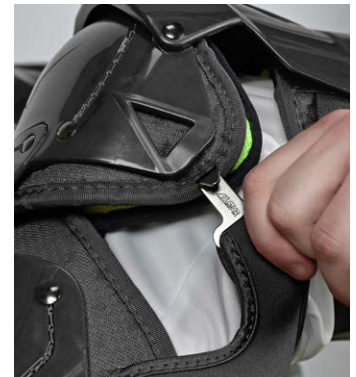

11 CON4M™ FIT TECH

The CON4M™ system also features direct connect straps for a tight low-profile fit.