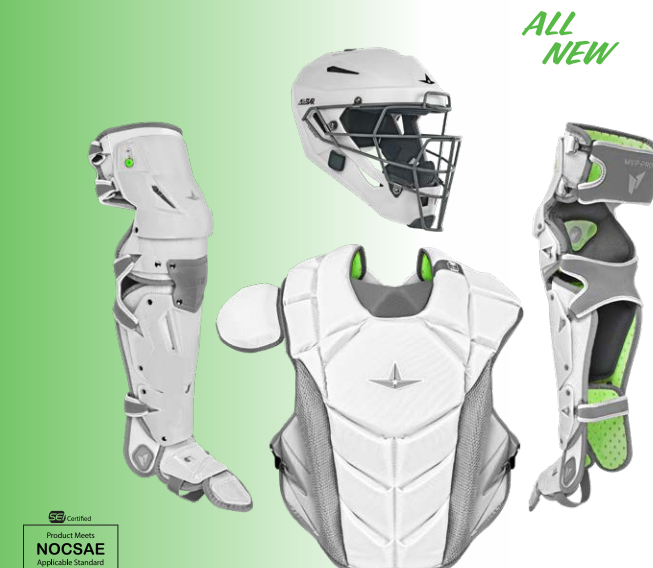

MVP-PRO

ALL
NEW

MVP-PRO SERIES™ CHEST PROTECTOR // LEG GUARDS // KITS

- » Developed with and trusted by the best catchers in the world
- » Revolutionary MVP-PRO Catchers Helmet features Deflexion™ shock hammocks to help disperse impacts and I-BAR BSP™ Cage with extended back swing protection for coverage against wild swings
- » The MVP-PRO Chest Protector is SEI Certified to meet NOCSAE Standard for Comotio Cordis and features our revolutionary 3DU Bar™ technology for the most advanced blocking in the game
- » SHIFT™ technology on the leg guards moves with you to maintain thigh coverage in any receiving stance while the LINQ X™ Hinge System supports a full range of knee flexion
- » 3D Airmesh™ removable & washable pads promote a cool, comfortable, and soft padded feel
- » Headgear, chest protector, and leg guards treated with StinkStop™ antimicrobial agent to keep you fresh

DEFLEXION I-BAR-BSP 3DAIRMESH 3DUBARS DELTA FLEX COMOTIO SHIFT LINQ X

CHEST PROTECTOR	AGE	SIZE	COLOR
CPCC-5-LGE	ADULT	16.5"	BK/GPH, NA/GPH, RO/GPH, SC/GPH, MA/GPH, DG/GPH, PU/GPH, WH/GPH, BK/BK, GPH/GPH, SV/SV, USA
LEG GUARDS	AGE	SIZE	COLOR
LG-5-LGE	ADULT	16.5" - 17.5"	BK/GPH, NA/GPH, RO/GPH, SC/GPH, MA/GPH, DG/GPH, PU/GPH, WH/GPH, BK/BK, GPH/GPH, SV/SV, USA

MVP-PRO TEAM COLOR KITS

KIT	AGE	COLOR
CKCC-5-LGE	ADULT	BK/GPH, NA/GPH, RO/GPH, SC/GPH, MA/GPH, DG/GPH, PU/GPH, BK/BK, GPH/GPH, WH/GPH, SB/GPH

KIT INCLUDES: MVP-5, CPCC-5, LG-5

ALL
NEW

ALL
NEW

MVP-PRO TWO-TONE KITS

KIT	AGE	COLOR
CKCC-5-LGE	ADULT	BK/SC, BK/OR, BK/GO, NA/SC, NA/OR, NA/GO, NA/SB, NA/WH, RO/SC, RO/WH, SC/NA, DG/GO, USA

KIT INCLUDES: MVP-5, CPCC-5, LG-5

ALL
NEW

MVP-PRO TRADITIONAL MASK KITS

KIT	AGE	COLOR
CKCC-5-TM-LGE	ADULT	BK/GPH, NA/GPH, RO/GPH, SC/GPH, GPH/GPH

KIT INCLUDES: FM4000, SC500, CPCC-5, LG-5