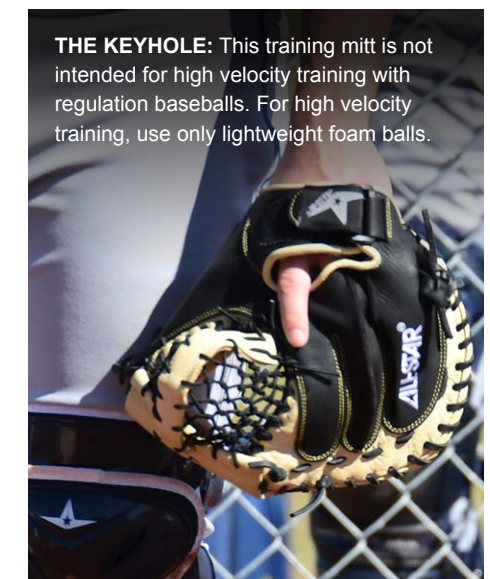

THE KEYHOLE: This training mitt is not intended for high velocity training with regulation baseballs. For high velocity training, use only lightweight foam balls.