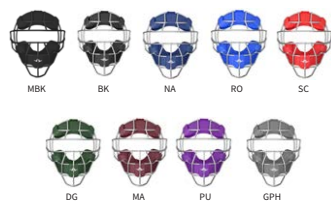

FM25EXT - SOLID STEEL

STYLE NO.	PAD STYLE	AVAILABLE COLORS
FM25EXT	EXT	BK ONLY

Solid steel cage with EXT style padding. This classic solid steel cage is timeless and has a proven track record for its durability and protection.