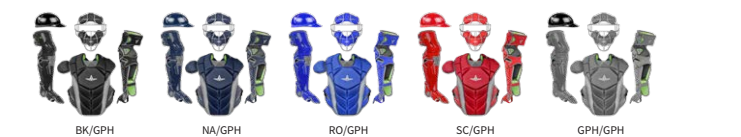

MVP-PRO TRADITIONAL MASK KITS

KIT	AGE	COLOR
CKCC-5-TM-LGE	ADULT	BK/GPH, NA/GPH, RO/GPH, SC/GPH, GPH/GPH

KIT INCLUDES: FM4000, SC500, CPCC-5, LG-5