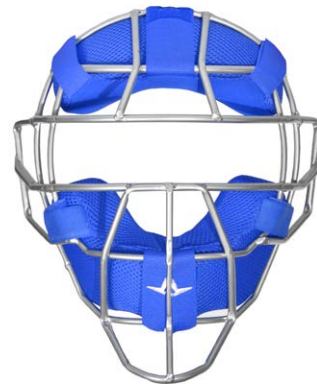

S7™ FM4000 HOLLOW STEEL

STYLE NO.	PAD STYLE	COLOR
FM4000	LUC	M.BK, BK, NA, RO, SC, DG, MA, PU, GPH

The FM4000's design is inspired by the MVP2500 & MVP4000 cages, which are known for offering great vision and deflective properties. The curved forehead bar allows more padding to come into contact with the catcher's skull cap making the mask more stable on a catcher's head to absorb more impact. Built with a lightweight hollow steel, this mask weighs in at just 17 ounces.