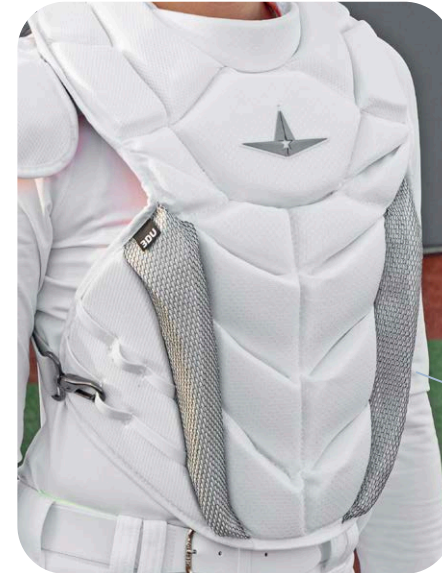

CON4M

CON4M™ adjustable fit clip system offers the first ever truly customizable fit, and the new Delta Flex™ back harness ensures a secure fit and maximum mobility.