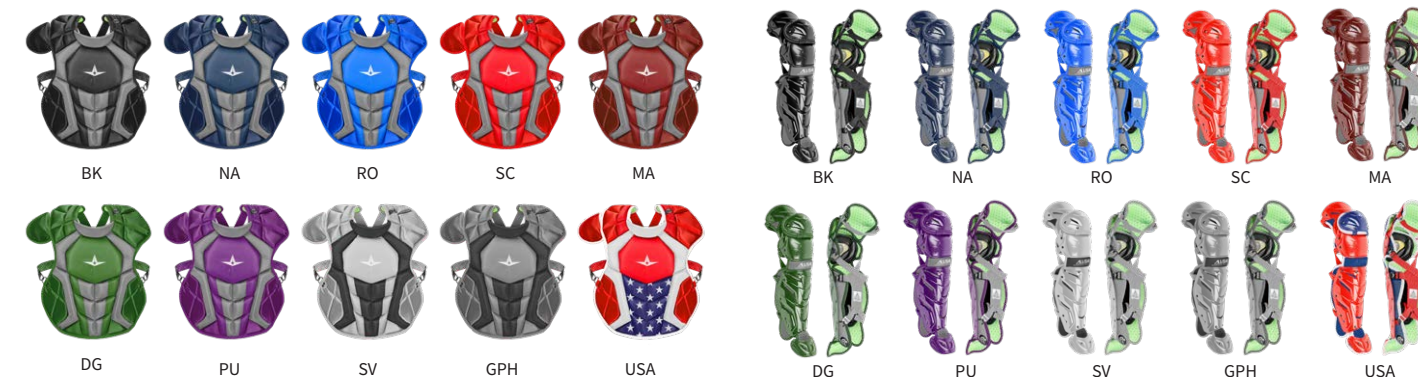

LINQ™
HINGE SYSTEM

YOUTH S7 AXIS™ CHEST PROTECTOR // LEG GUARDS // KITS

STYLE NO.	SIZE	AGE	COLOR
CPCC912S7X	14.5 INCHES	9 - 12	BK, NA, RO, SC, MA, DG, PU, SV, GPH, USA
CPCC1216S7X	15.5 INCHES	12 - 16	BK, NA, RO, SC, MA, DG, PU, SV, GPH, USA

STYLE NO.	SIZE	AGE	COLOR
LG912S7X	13.5 INCHES	9 - 12	BK, NA, RO, SC, MA, DG, PU, SV, GPH, USA
LG1216S7X	14.5 INCHES	12 - 16	BK, NA, RO, SC, MA, DG, PU, SV, GPH, USA

STYLE NO.	AGE	COLOR
CKCC912S7X	9-12	BK, NA, RO, SC
CKCC912S7X-S	9-12	S.BK, S.NA, S.RO, S.SC
CKCC912S7XTT	9-12	GPH/GO, GPH/PU, GPH/OR, NA/SB, NA/SC, RO/SC, BK/OR, SC/BK, DG/GO
CKCC912S7X-USA	9-12	USA THEME
CKCC1216S7X	12-16	BK, NA, RO, SC
CKCC1216S7X-S	12-16	S.BK, S.NA, S.RO, S.SC
CKCC1216S7XTT	12-16	GPH/GO, GPH/PU, GPH/OR, NA/SB, NA/SC, RO/SC, BK/OR, SC/BK, DG/GO
CKCC1216S7X-USA	12-16	USA THEME

CHEST PROTECTOR:

- SEI certified to meet NOCSAE Standard for Commotio Cordis
- Diamond vents line the back for even more weight reduction and breathability
- Improved break points which present a flatter surface for blocking

LEG GUARDS:

- LINQ™ hinge system for the best mobility
- Single top strap remains behind thigh without dropping behind back of the knee
- Wider and smoother knee for better pivoting and sliding

KIT INCLUDES: MVP2500/2510, CPCCS7X, LGS7X

ADULT S7™ CHEST PROTECTOR // LEG GUARDS // KITS

KIT	AGE	COLOR
CKCCPRO1	ADULT	BK, NA, RO, SC, MA, DG, PU, SV
KIT INCLUDES: MVP2500, CPCC1618S7X, LG30WPRO		
CHEST PROTECTOR	SIZE	COLOR
CPCC1618S7X	16 INCHES	BK, NA, RO, SC, MA, DG, PU, SV
LEG GUARDS	SIZE	COLOR
LG30SPRO	15.5 INCHES	BK, NA, RO, SC, MA, DG, PU, SV
LG30WPRO	16.5 INCHES	BK, NA, RO, SC, MA, DG, PU, SV

ADULT CLASSIC PRO™ CATCHING KIT

KIT	AGE	COLOR
CKCCPRO4	ADULT	BK, NA, RO, SC
KIT INCLUDES: MVP2400, CPCC1618S7X, LG21WPRO