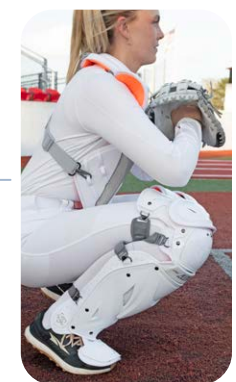

LINQ™

The LINQ™ pivoting hinge system allows a player to strap these on and completely forget about them while blocking, throwing, and running.