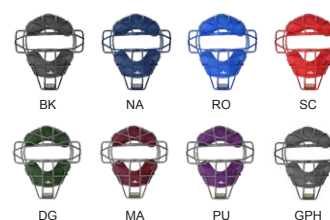

FM25EXT - SOLID STEEL

STYLE NO.	PAD STYLE	AVAILABLE COLORS
FM25EXT	EXT	BK ONLY

Solid steel cage with EXT style padding. This classic solid steel cage is timeless and has a proven track record for its durability and protection.