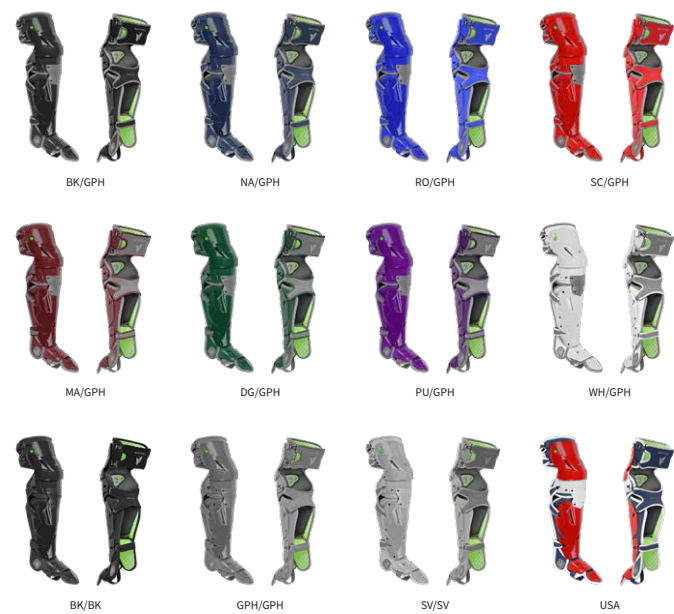

MVP-PRO

ALL
NEW

MVP-PRO SERIES™ CHEST PROTECTOR // LEG GUARDS // KITS

- » Developed with and trusted by the best catchers in the world
- » Revolutionary MVP-PRO Catchers Helmet features Deflexion™ shock hammocks to help disperse impacts and I-BAR BSP™ Cage with extended back swing protection for coverage against wild swings
- » The MVP-PRO Chest Protector is SEI Certified to meet NOCSAE Standard for Comotio Cordis and features our revolutionary 3DU Bar™ technology for the most advanced blocking in the game
- » SHIFT™ technology on the leg guards moves with you to maintain thigh coverage in any receiving stance while the LINQ X™ Hinge System supports a full range of knee flexion
- » 3D Airmesh™ removable & washable pads promote a cool, comfortable, and soft padded feel
- » Headgear, chest protector, and leg guards treated with StinkStop™ antimicrobial agent to keep you fresh

DEFLEXION I-BAR-BSP 3DAIRMESH 3DUBARS DELTA FLEX COMOTIO SHIFT LINQ X

CHEST PROTECTOR	AGE	SIZE	COLOR
CPCC-5-LGE	ADULT	16.5"	BK/GPH, NA/GPH, RO/GPH, SC/GPH, MA/GPH, DG/GPH, PU/GPH, WH/GPH, BK/BK, GPH/GPH, SV/SV, USA
LEG GUARDS	AGE	SIZE	COLOR
LG-5-LGE	ADULT	16.5" - 17.5"	BK/GPH, NA/GPH, RO/GPH, SC/GPH, MA/GPH, DG/GPH, PU/GPH, WH/GPH, BK/BK, GPH/GPH, SV/SV, USA

MVP-PRO TEAM COLOR KITS

KIT	AGE	COLOR
CKCC-5-LGE	ADULT	BK/GPH, NA/GPH, RO/GPH, SC/GPH, MA/GPH, DG/GPH, PU/GPH, BK/BK, GPH/GPH, WH/GPH, SB/GPH

KIT INCLUDES: MVP-5, CPCC-5, LG-5

ALL
NEW

ALL
NEW

MVP-PRO TWO-TONE KITS

KIT	AGE	COLOR
CKCC-5-LGE	ADULT	BK/SC, BK/OR, BK/GO, NA/SC, NA/OR, NA/GO, NA/SB, NA/WH, RO/SC, RO/WH, SC/NA, DG/GO, USA

KIT INCLUDES: MVP-5, CPCC-5, LG-5

ALL
NEW

MVP-PRO TRADITIONAL MASK KITS

KIT	AGE	COLOR
CKCC-5-TM-LGE	ADULT	BK/GPH, NA/GPH, RO/GPH, SC/GPH, GPH/GPH

KIT INCLUDES: FM4000, SC500, CPCC-5, LG-5