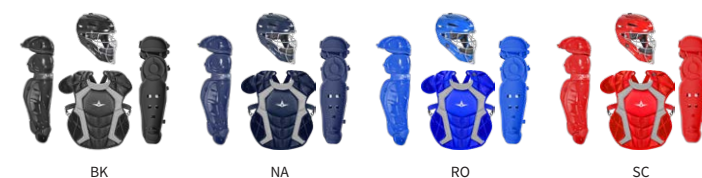

ADULT CLASSIC PRO™ CATCHING KIT

KIT	AGE	COLOR
CKCCPRO4	ADULT	BK, NA, RO, SC
KIT INCLUDES: MVP2400, CPCC1618S7X, LG21WPRO